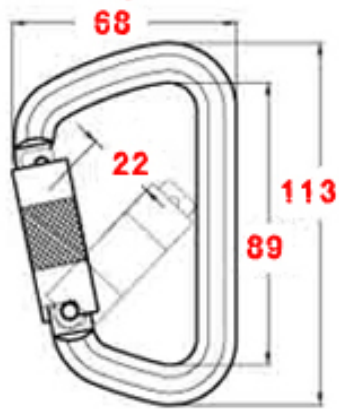

Aluminum Carabiner

PDF File

Material - Aluminum Alloy, SAE 7075
 Proof Load - 1.632kg (100% Proof Tested)
 Min. Breaking Load - 2.267kg
 Finish - anodized clear
 All products meet ANSI 2359.1 & CSA 2259.12 - 01 & EN 362 : 2004

Self Locking

Triple Locking (TR)

Captive Pin (CP)

Net Weight - 96g

item No	Gate Feature		Body
	Self Locking	Triple Locking	Captive Pin
NGA271		.	.
NGB271	.		.
NGC271		.	
NGD271	.		

Net Weight - 98g			
item No	Gate Feature		Body
	Self Locking	Triple Locking	Captive Pin
NGA272		.	.
NGB272	.		.
NGC272		.	
NGD272	.		

Net Weight - 86g			
item No	Gate Feature		Body
	Self Locking	Triple Locking	Captive Pin
NGA273		.	.
NGB273	.		.
NGC273		.	
NGD273	.		

Net Weight - 114g			
item No	Gate Feature		Body
	Self Locking	Triple Locking	Captive Pin
NGA274		.	.
NGB274	.		.
NGC274		.	
NGD274	.		

Net Weight - 98g			
item No	Gate Feature		Body
	Self Locking	Triple Locking	Captive Pin
NGA275		.	.
NGB275	.		.
NGC275		.	
NGD275	.		

Net Weight - 91g			
item No	Gate Feature		Body
	Self Locking	Triple Locking	Captive Pin
NGA276		.	.
NGB276	.		.
NGC276		.	
NGD276	.		