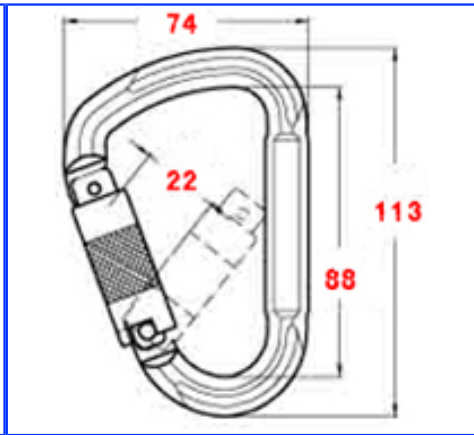

Net Weight - 98g			
item No	Gate Feature		Body
	Self Locking	Triple Locking	Captive Pin
NGA275		.	.
NGB275	.		.
NGC275		.	
NGD275	.		

Net Weight - 91g			
item No	Gate Feature		Body
	Self Locking	Triple Locking	Captive Pin
NGA276		.	.
NGB276	.		.
NGC276		.	
NGD276	.		

Net Weight - 384g			
item No	Gate Feature		Body
	Self Locking	Triple Locking	Captive Pin
NGA277		.	.
NGB277	.		.
NGC277		.	
NGD277	.		

Net Weight - 368 g			
item No	Gate Feature		Body
	Self Locking	Triple Locking	Captive Pin
NGA278		.	.
NGB278	.		.
NGC278		.	
NGD278	.		

Net Weight - 81g			
item No	Gate Feature		Body
	Self Locking	Triple Locking	Captive Pin
NGA281		.	.
NGB281	.		.
NGC281		.	
NGD281	.		

Net Weight - 86g			
item No	Gate Feature		Body
	Self Locking	Triple Locking	Captive Pin
NGA282		.	.
NGB282	.		.
NGC282		.	
NGD282	.		

Net Weight - 98g			
item No	Gate Feature		Body
	Self Locking	Triple Locking	Captive Pin
NGA283		.	.
NGB283	.		.
NGC283		.	
NGD283	.		

Net Weight - 92g			
item No	Gate Feature		Body
	Self Locking	Triple Locking	Captive Pin
NGA284		.	.
NGB284	.		.
NGC284		.	
NGD284	.		