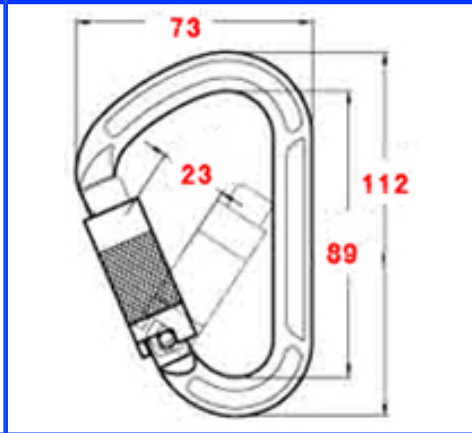

Aluminum Carabiner

PDF File

Material - Aluminum Alloy, SAE 7075
 Proof Load - 1.632kg (100% Proof Tested)
 Min. Breaking Load - 2.267kg
 Finish - anodized clear
 All products meet ANSI 2359.1 & CSA 2259.12 - 01 & EN 362 : 2004

Self Locking

Triple Locking (TR)

Captive Pin (CP)

Net Weight - 96g

item No	Gate Feature		Body
	Self Locking	Triple Locking	Captive Pin
NGA271		.	.
NGB271	.		.
NGC271		.	
NGD271	.		

Net Weight - 98g			
item No	Gate Feature		Body
	Self Locking	Triple Locking	Captive Pin
NGA272		.	.
NGB272	.		.
NGC272		.	
NGD272	.		

Net Weight - 86g			
item No	Gate Feature		Body
	Self Locking	Triple Locking	Captive Pin
NGA273		.	.
NGB273	.		.
NGC273		.	
NGD273	.		

Net Weight - 114g			
item No	Gate Feature		Body
	Self Locking	Triple Locking	Captive Pin
NGA274		.	.
NGB274	.		.
NGC274		.	
NGD274	.		

Net Weight - 98g			
item No	Gate Feature		Body
	Self Locking	Triple Locking	Captive Pin
NGA275		.	.
NGB275	.		.
NGC275		.	
NGD275	.		

Net Weight - 91g			
item No	Gate Feature		Body
	Self Locking	Triple Locking	Captive Pin
NGA276		.	.
NGB276	.		.
NGC276		.	
NGD276	.		