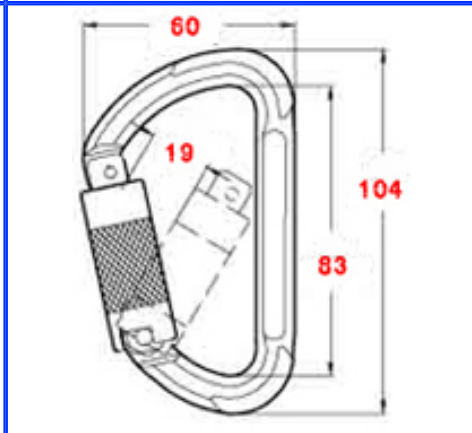

Self Locking

Triple Locking (TR)

Captive Pin (CP)

Net Weight - 96g

item No	Gate Feature		Body
	Self Locking	Triple Locking	Captive Pin
NGA271		.	.
NGB271	.		.
NGC271		.	
NGD271	.		

Net Weight - 98g			
item No	Gate Feature		Body
	Self Locking	Triple Locking	Captive Pin
NGA272		.	.
NGB272	.		.
NGC272		.	
NGD272	.		

Net Weight - 86g			
item No	Gate Feature		Body
	Self Locking	Triple Locking	Captive Pin
NGA273		.	.
NGB273	.		.
NGC273		.	
NGD273	.		

Net Weight - 114g			
item No	Gate Feature		Body
	Self Locking	Triple Locking	Captive Pin
NGA274		.	.
NGB274	.		.
NGC274		.	
NGD274	.		

Net Weight - 98g			
item No	Gate Feature		Body
	Self Locking	Triple Locking	Captive Pin
NGA275		.	.
NGB275	.		.
NGC275		.	
NGD275	.		

Net Weight - 91g			
item No	Gate Feature		Body
	Self Locking	Triple Locking	Captive Pin
NGA276		.	.
NGB276	.		.
NGC276		.	
NGD276	.		

Net Weight - 384g			
item No	Gate Feature		Body
	Self Locking	Triple Locking	Captive Pin
NGA277		.	.
NGB277	.		.
NGC277		.	
NGD277	.		

Net Weight - 368 g			
item No	Gate Feature		Body
	Self Locking	Triple Locking	Captive Pin
NGA278		.	.
NGB278	.		.
NGC278		.	
NGD278	.		