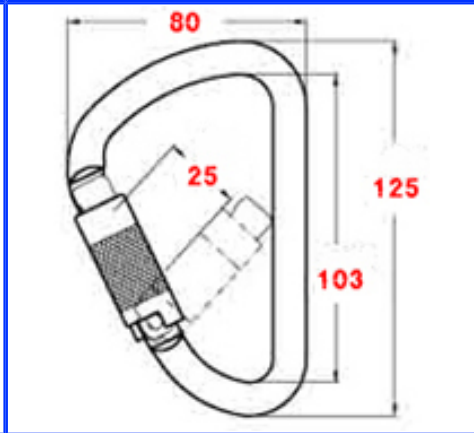

Net Weight - 98g			
item No	Gate Feature		Body
	Self Locking	Triple Locking	Captive Pin
NGA275		.	.
NGB275	.		.
NGC275		.	
NGD275	.		

Net Weight - 91g			
item No	Gate Feature		Body
	Self Locking	Triple Locking	Captive Pin
NGA276		.	.
NGB276	.		.
NGC276		.	
NGD276	.		

Net Weight - 384g			
item No	Gate Feature		Body
	Self Locking	Triple Locking	Captive Pin
NGA277		.	.
NGB277	.		.
NGC277		.	
NGD277	.		

Net Weight - 368 g			
item No	Gate Feature		Body
	Self Locking	Triple Locking	Captive Pin
NGA278		.	.
NGB278	.		.
NGC278		.	
NGD278	.		

Net Weight - 81g			
item No	Gate Feature		Body
	Self Locking	Triple Locking	Captive Pin
NGA281		.	.
NGB281	.		.
NGC281		.	
NGD281	.		

Net Weight - 86g			
item No	Gate Feature		Body
	Self Locking	Triple Locking	Captive Pin
NGA282		.	.
NGB282	.		.
NGC282		.	
NGD282	.		

Net Weight - 98g			
item No	Gate Feature		Body
	Self Locking	Triple Locking	Captive Pin
NGA283		.	.
NGB283	.		.
NGC283		.	
NGD283	.		

Net Weight - 92g			
item No	Gate Feature		Body
	Self Locking	Triple Locking	Captive Pin
NGA284		.	.
NGB284	.		.
NGC284		.	
NGD284	.		