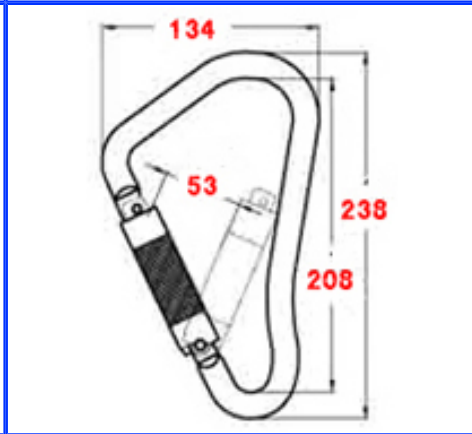

Self Locking

Triple Locking (TR)

Captive Pin (CP)

Net Weight - 96g

item No	Gate Feature		Body
	Self Locking	Triple Locking	Captive Pin
NGA271		.	.
NGB271	.		.
NGC271		.	
NGD271	.		

Net Weight - 98g			
item No	Gate Feature		Body
	Self Locking	Triple Locking	Captive Pin
NGA272		.	.
NGB272	.		.
NGC272		.	
NGD272	.		

Net Weight - 86g			
item No	Gate Feature		Body
	Self Locking	Triple Locking	Captive Pin
NGA273		.	.
NGB273	.		.
NGC273		.	
NGD273	.		

Net Weight - 114g			
item No	Gate Feature		Body
	Self Locking	Triple Locking	Captive Pin
NGA274		.	.
NGB274	.		.
NGC274		.	
NGD274	.		

Net Weight - 98g			
item No	Gate Feature		Body
	Self Locking	Triple Locking	Captive Pin
NGA275		.	.
NGB275	.		.
NGC275		.	
NGD275	.		

Net Weight - 91g			
item No	Gate Feature		Body
	Self Locking	Triple Locking	Captive Pin
NGA276		.	.
NGB276	.		.
NGC276		.	
NGD276	.		

Net Weight - 384g			
item No	Gate Feature		Body
	Self Locking	Triple Locking	Captive Pin
NGA277		.	.
NGB277	.		.
NGC277		.	
NGD277	.		

Net Weight - 368 g			
item No	Gate Feature		Body
	Self Locking	Triple Locking	Captive Pin
NGA278		.	.
NGB278	.		.
NGC278		.	
NGD278	.		