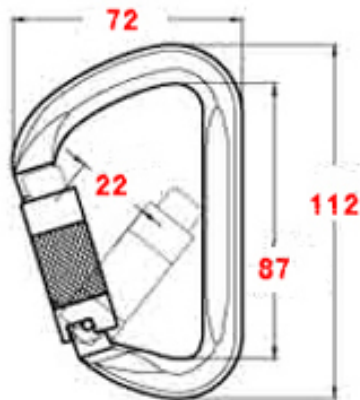

Self Locking

Triple Locking (TR)

Captive Pin (CP)

Net Weight - 96g

item No	Gate Feature		Body
	Self Locking	Triple Locking	Captive Pin
NGA271		.	.
NGB271	.		.
NGC271		.	
NGD271	.		

Net Weight - 98g			
item No	Gate Feature		Body
	Self Locking	Triple Locking	Captive Pin
NGA272		.	.
NGB272	.		.
NGC272		.	
NGD272	.		

Net Weight - 86g			
item No	Gate Feature		Body
	Self Locking	Triple Locking	Captive Pin
NGA273		.	.
NGB273	.		.
NGC273		.	
NGD273	.		

Net Weight - 114g			
item No	Gate Feature		Body
	Self Locking	Triple Locking	Captive Pin
NGA274		.	.
NGB274	.		.
NGC274		.	
NGD274	.		

Net Weight - 98g			
item No	Gate Feature		Body
	Self Locking	Triple Locking	Captive Pin
NGA275		.	.
NGB275	.		.
NGC275		.	
NGD275	.		

Net Weight - 91g			
item No	Gate Feature		Body
	Self Locking	Triple Locking	Captive Pin
NGA276		.	.
NGB276	.		.
NGC276		.	
NGD276	.		