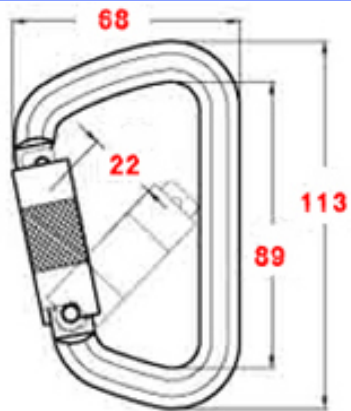

Self Locking

Triple Locking (TR)

Captive Pin (CP)

Net Weight - 96g

item No	Gate Feature		Body
	Self Locking	Triple Locking	Captive Pin
NGA271		.	.
NGB271	.		.
NGC271		.	
NGD271	.		

Net Weight - 98g			
item No	Gate Feature		Body
	Self Locking	Triple Locking	Captive Pin
NGA272		.	.
NGB272	.		.
NGC272		.	
NGD272	.		

Net Weight - 86g			
item No	Gate Feature		Body
	Self Locking	Triple Locking	Captive Pin
NGA273		.	.
NGB273	.		.
NGC273		.	
NGD273	.		

Net Weight - 114g			
item No	Gate Feature		Body
	Self Locking	Triple Locking	Captive Pin
NGA274		.	.
NGB274	.		.
NGC274		.	
NGD274	.		

Net Weight - 98g			
item No	Gate Feature		Body
	Self Locking	Triple Locking	Captive Pin
NGA275		.	.
NGB275	.		.
NGC275		.	
NGD275	.		

Net Weight - 91g			
item No	Gate Feature		Body
	Self Locking	Triple Locking	Captive Pin
NGA276		.	.
NGB276	.		.
NGC276		.	
NGD276	.		

Net Weight - 384g			
item No	Gate Feature		Body
	Self Locking	Triple Locking	Captive Pin
NGA277		.	.
NGB277	.		.
NGC277		.	
NGD277	.		

Net Weight - 368 g			
item No	Gate Feature		Body
	Self Locking	Triple Locking	Captive Pin
NGA278		.	.
NGB278	.		.
NGC278		.	
NGD278	.		