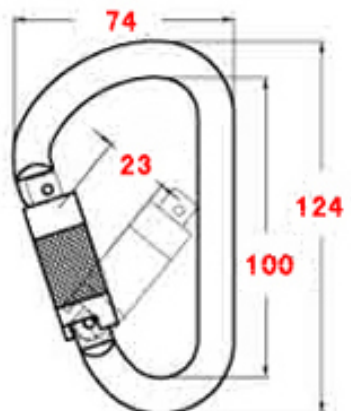

Self Locking

Triple Locking (TR)

Captive Pin (CP)

Net Weight - 96g

item No	Gate Feature		Body
	Self Locking	Triple Locking	Captive Pin
NGA271		.	.
NGB271	.		.
NGC271		.	
NGD271	.		

Net Weight - 98g			
item No	Gate Feature		Body
	Self Locking	Triple Locking	Captive Pin
NGA272		.	.
NGB272	.		.
NGC272		.	
NGD272	.		

Net Weight - 86g			
item No	Gate Feature		Body
	Self Locking	Triple Locking	Captive Pin
NGA273		.	.
NGB273	.		.
NGC273		.	
NGD273	.		

Net Weight - 114g			
item No	Gate Feature		Body
	Self Locking	Triple Locking	Captive Pin
NGA274		.	.
NGB274	.		.
NGC274		.	
NGD274	.		

Net Weight - 98g			
item No	Gate Feature		Body
	Self Locking	Triple Locking	Captive Pin
NGA275		.	.
NGB275	.		.
NGC275		.	
NGD275	.		

Net Weight - 91g			
item No	Gate Feature		Body
	Self Locking	Triple Locking	Captive Pin
NGA276		.	.
NGB276	.		.
NGC276		.	
NGD276	.		

Net Weight - 384g			
item No	Gate Feature		Body
	Self Locking	Triple Locking	Captive Pin
NGA277		.	.
NGB277	.		.
NGC277		.	
NGD277	.		

Net Weight - 368 g			
item No	Gate Feature		Body
	Self Locking	Triple Locking	Captive Pin
NGA278		.	.
NGB278	.		.
NGC278		.	
NGD278	.		