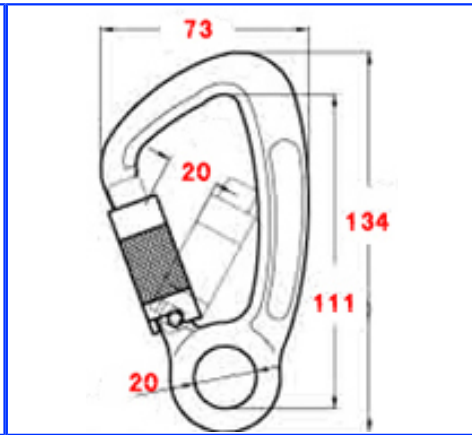

Self Locking

Triple Locking (TR)

Captive Pin (CP)

Net Weight - 96g

item No	Gate Feature		Body
	Self Locking	Triple Locking	Captive Pin
NGA271		.	.
NGB271	.		.
NGC271		.	
NGD271	.		

Net Weight - 98g			
item No	Gate Feature		Body
	Self Locking	Triple Locking	Captive Pin
NGA272		.	.
NGB272	.		.
NGC272		.	
NGD272	.		

Net Weight - 86g			
item No	Gate Feature		Body
	Self Locking	Triple Locking	Captive Pin
NGA273		.	.
NGB273	.		.
NGC273		.	
NGD273	.		

Net Weight - 114g			
item No	Gate Feature		Body
	Self Locking	Triple Locking	Captive Pin
NGA274		.	.
NGB274	.		.
NGC274		.	
NGD274	.		

Net Weight - 98g			
item No	Gate Feature		Body
	Self Locking	Triple Locking	Captive Pin
NGA275		.	.
NGB275	.		.
NGC275		.	
NGD275	.		

Net Weight - 91g			
item No	Gate Feature		Body
	Self Locking	Triple Locking	Captive Pin
NGA276		.	.
NGB276	.		.
NGC276		.	
NGD276	.		